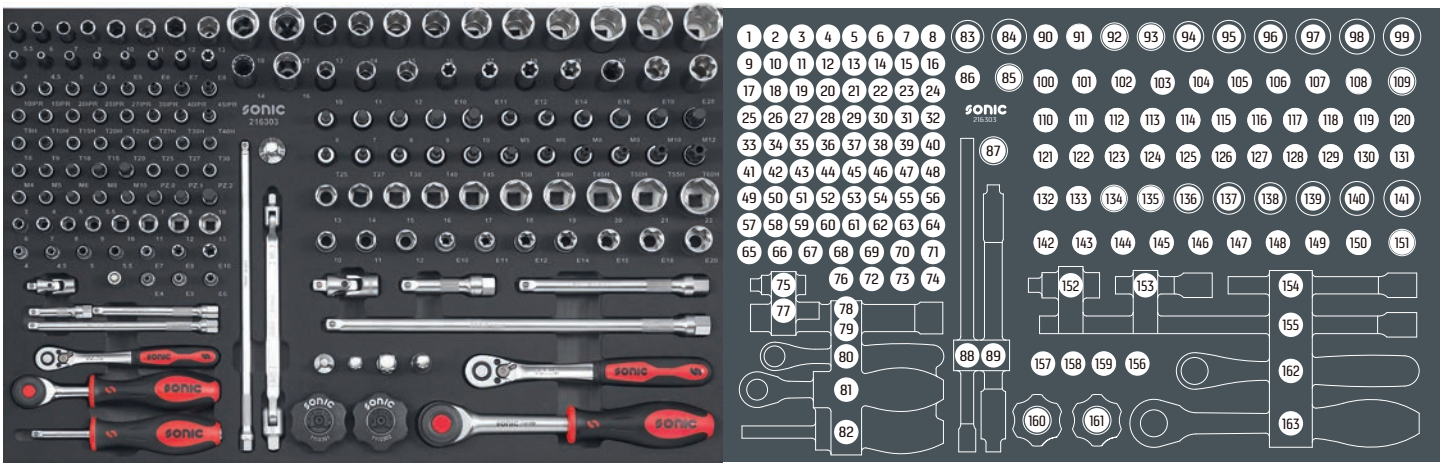

216303

	NO	Sonic NO	Size	Length	Q'ty
	1	21550055	5,5mm	50mm	
	2	2155006	6mm	50mm	
	3	2155007	7mm	50mm	
	4	2155008	8mm	50mm	
	5	2155010	10mm	50mm	
	6	2155011	11mm	50mm	
	7	2155012	12mm	50mm	
	8	2155013	13mm	50mm	
	9	2155004	4mm	50mm	
	10	21550045	4,5mm	50mm	
	11	2155005	5mm	50mm	
	12	2165004	E4	50mm	
	13	2165005	E5	50mm	
	14	2165006	E6	50mm	
	15	2165007	E7	50mm	
	16	2165008	E8	50mm	
	17	8153710	10IPR	37mm	
	18	8153715	15IPR	37mm	
	19	8153720	20IPR	37mm	
	20	8153725	25IPR	37mm	
	21	8153727	27IPR	37mm	
	22	8153730	30IPR	37mm	
	23	8153740	40IPR	37mm	
	24	8153745	45IPR	37mm	
	25	8173709	T9H	37mm	
	26	8173710	T10H	37mm	
	27	8173715	T15H	37mm	
	28	8173720	T20H	37mm	
	29	8173725	T25H	37mm	
	30	8173727	T27H	37mm	
	31	8173730	T30H	37mm	
	32	8173740	T40H	37mm	
	33	8163708	T8	37mm	
	34	8163709	T9	37mm	
	35	8163710	T10	37mm	
	36	8163715	T15	37mm	
	37	8163720	T20	37mm	
	38	8163725	T25	37mm	
	39	8163727	T27	37mm	
	40	8163730	T30	37mm	
	41	8183704	M4	37mm	
	42	8183705	M5	37mm	

	NO	Sonic NO	Size	Length	Q'ty
	43	8183706	M6	37mm	
	44	8183708	M8	37mm	
	45	8183710	M10	37mm	
	46	8123700	PZ.0	37mm	
	47	8123701	PZ.1	37mm	
	48	8123702	PZ.2	37mm	
	49	8143703	3mm	37mm	
	50	8143704	4mm	37mm	
	51	8143705	5mm	37mm	
	52	81437055	5,5mm	37mm	
	53	8143706	6mm	37mm	
	54	8143707	7mm	37mm	
	55	8143708	8mm	37mm	
	56	8143710	10mm	37mm	
	57	21506	6mm	25mm	
	58	21507	7mm	25mm	
	59	21508	8mm	25mm	
	60	21509	9mm	25mm	
	61	21510	10mm	25mm	
	62	21511	11mm	25mm	
	63	21512	12mm	25mm	
	64	21513	13mm	25mm	
	65	21504	4mm	25mm	
	66	21545	4,5mm	25mm	
	67	21505	5mm	25mm	
	68	21555	5,5mm	25mm	
	69	21607	E7	25mm	
	70	21608	E8	25mm	
	71	21610	E10	25mm	
	72	21604	E4	25mm	
	73	21605	E5	25mm	
	74	21606	E6	25mm	
	75	72225	1/4"	25mm	
	76	71511	1/4"	37mm	
	77	7141050	1/4"	50mm	
	78	7141100	1/4"	100mm	
	79	7141150	1/4"	150mm	
	80	7121501	1/4"	148mm	