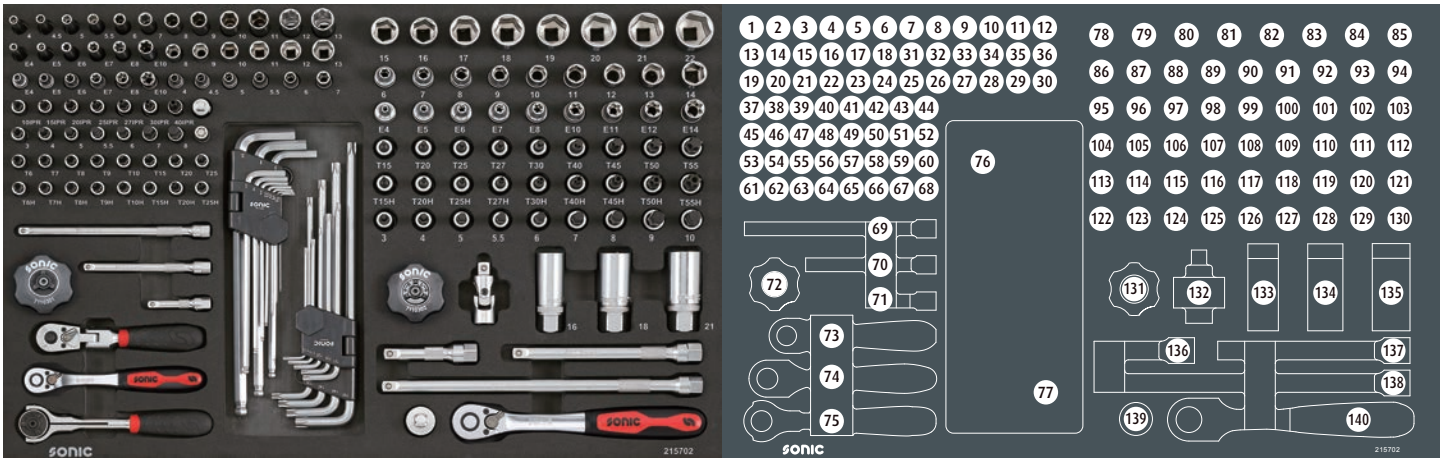

215702

	NO	Sonic NO	Size	Length	Q'ty
	1	2155004	4mm	50mm	
	2	21550045	4.5mm	50mm	
	3	2155005	5mm	50mm	
	4	21550055	5.5mm	50mm	
	5	2155006	6mm	50mm	
	6	2155007	7mm	50mm	
	7	2155008	8mm	50mm	
	8	2155009	9mm	50mm	
	9	2155010	10mm	50mm	
	10	2155011	11mm	50mm	
	11	2155012	12mm	50mm	
	12	2155013	13mm	50mm	
	13	2165004	E4	50mm	
	14	2165005	E5	50mm	
	15	2165006	E6	50mm	
	16	2165007	E7	50mm	
	17	2165008	E8	50mm	
	18	2165010	E10	50mm	
	19	21604	E4	25mm	
	20	21605	E5	25mm	
	21	21606	E6	25mm	
	22	21607	E7	25mm	
	23	21608	E8	25mm	
	24	21610	E10	25mm	
	25	21504	4mm	25mm	
	26	21545	4.5mm	25mm	
	27	21505	5mm	25mm	
	28	21555	5.5mm	25mm	
	29	21506	6mm	25mm	
	30	21507	7mm	25mm	
	31	21508	8mm	25mm	
	32	21509	9mm	25mm	
	33	21510	10mm	25mm	
	34	21511	11mm	25mm	
	35	21512	12mm	25mm	
	36	21513	13mm	25mm	
	37	8153710	10IPR	37mm	
	38	8153715	15IPR	37mm	
	39	8153720	20IPR	37mm	
	40	8153725	25IPR	37mm	
	41	8153727	27IPR	37mm	
	42	8153730	30IPR	37mm	

	NO	Sonic NO	Size	Length	Q'ty
	43	8153740	40IPR	37mm	
	44	71511	1/4"	37mm	
	45	8143703	3mm	37mm	
	46	8143704	4mm	37mm	
	47	8143705	5mm	37mm	
	48	81437055	5.5mm	37mm	
	49	8143706	6mm	37mm	
	50	8143707	7mm	37mm	
	51	8143708	8mm	37mm	
	52	72225	1/4"	25mm	
	53	8163706	T6	37mm	
	54	8163707	T7	37mm	
	55	8163708	T8	37mm	
	56	8163709	T9	37mm	
	57	8163710	T10	37mm	
	58	8163715	T15	37mm	
	59	8163720	T20	37mm	
	60	8163725	T25	37mm	
	61	8173706	T6H	37mm	
	62	8173707	T7H	37mm	
	63	8173709	T9H	37mm	
	64	8173708	T8H	37mm	
	65	8173710	T10H	37mm	
	66	8173715	T15H	37mm	
	67	8173720	T20H	37mm	
	68	8173725	T25H	37mm	
	69	7141150	1/4"	150mm	
	70	7141100	1/4"	100mm	
	71	7141050	1/4"	50mm	
	72	7110301	1/4"	25mm	
	73	7110101	1/4"	133mm	
	74	7121501	1/4"	148mm	
	75	7110201	1/4"	150mm	
	76	601008	1,2,7, 1.5, 2, 2.5, 3, 4, 5, 6, 8, 10		

*The inventory order list can also be found on our website under downloads at the specific article.