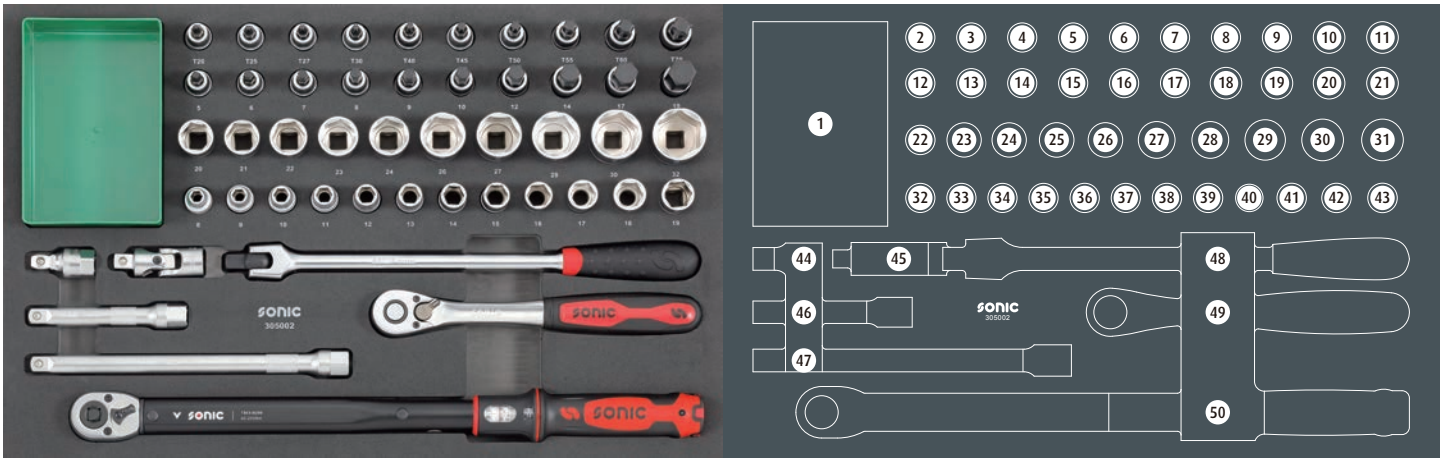

305002

	NO	Sonic NO	Size	Length	Q'ty
	1	4720109		162mm	
	2	83606220	T20	62mm	
	3	83606225	T25	62mm	
	4	83606227	T27	62mm	
	5	83606230	T30	62mm	
	6	83606240	T40	62mm	
	7	83606245	T45	62mm	
	8	83606250	T50	62mm	
	9	83606255	T55	62mm	
	10	83606260	T60	62mm	
	11	83606270	T70	62mm	
	12	83406205	5mm	62mm	
	13	83406206	6mm	62mm	
	14	83406207	7mm	62mm	
	15	83406208	8mm	62mm	
	16	83406209	9mm	62mm	
	17	83406210	10mm	62mm	
	18	83406212	12mm	62mm	
	19	83406214	14mm	62mm	
	20	83406217	17mm	62mm	
	21	83406219	19mm	62mm	
		22	23520	20mm	38mm
23		23521	21mm	38mm	
24		23522	22mm	38mm	
25		23523	23mm	38mm	
26		23524	24mm	38mm	
27		23526	26mm	42mm	
28		23527	27mm	42mm	
29		23528	28mm	43mm	
30		23530	30mm	43mm	
31		23532	32mm	43mm	
32		23508	8mm	38mm	
33		23509	9mm	38mm	
34		23510	10mm	38mm	
35		23511	11mm	38mm	
36		23512	12mm	38mm	
37		23513	13mm	38mm	
38		23514	14mm	38mm	
39		23515	15mm	38mm	
40		23516	16mm	38mm	
41		23517	17mm	38mm	

	NO	Sonic NO	Size	Length	Q'ty
	42	23518	18mm	38mm	
	43	23519	19mm	38mm	
	44	7263050	1/2"	50mm	
	45	71531	1/2"	70mm	
	46	7143125	1/2"	125mm	
	47	7143250	1/2"	250mm	
	48	7273380	1/2"	370mm	
	49	7121503	1/2"	262mm	
	50	730340200	1/2"	500mm	