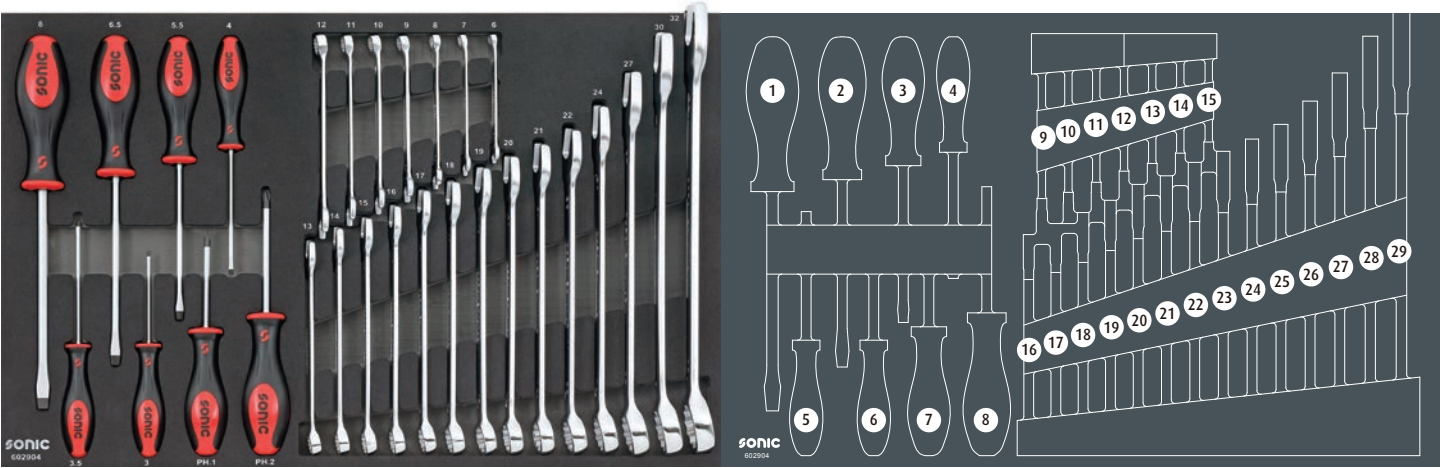

602904

	NO	Sonic NO	Size	Length	Q'ty
	1	13308	8mm	299mm	
	2	13365	6.5mm	265mm	
	3	13355	5.5mm	228mm	
	4	13304	4mm	192mm	
	5	13335	3.5mm	192mm	
	6	13303	3mm	167mm	
	7	1311	PH.1	183mm	
	8	1312	PH.2	215mm	
	9	41512	12mm	165mm	
	10	41511	11mm	155mm	
	11	41510	10mm	145mm	
	12	41509	9mm	135mm	
	13	41508	8mm	125mm	
	14	41507	7mm	115mm	
	15	41506	6mm	105mm	
	16	41513	13mm	175mm	
	17	41514	14mm	185mm	
	18	41515	15mm	195mm	
	19	41516	16mm	205mm	
	20	41517	17mm	215mm	
	21	41518	18mm	225mm	
	22	41519	19mm	235mm	
	23	41520	20mm	245mm	
	24	41521	21mm	255mm	
	25	41522	22mm	265mm	
	26	41524	24mm	285mm	
	27	41527	27mm	315mm	
	28	41530	30mm	345mm	
	29	41532	32mm	365mm	