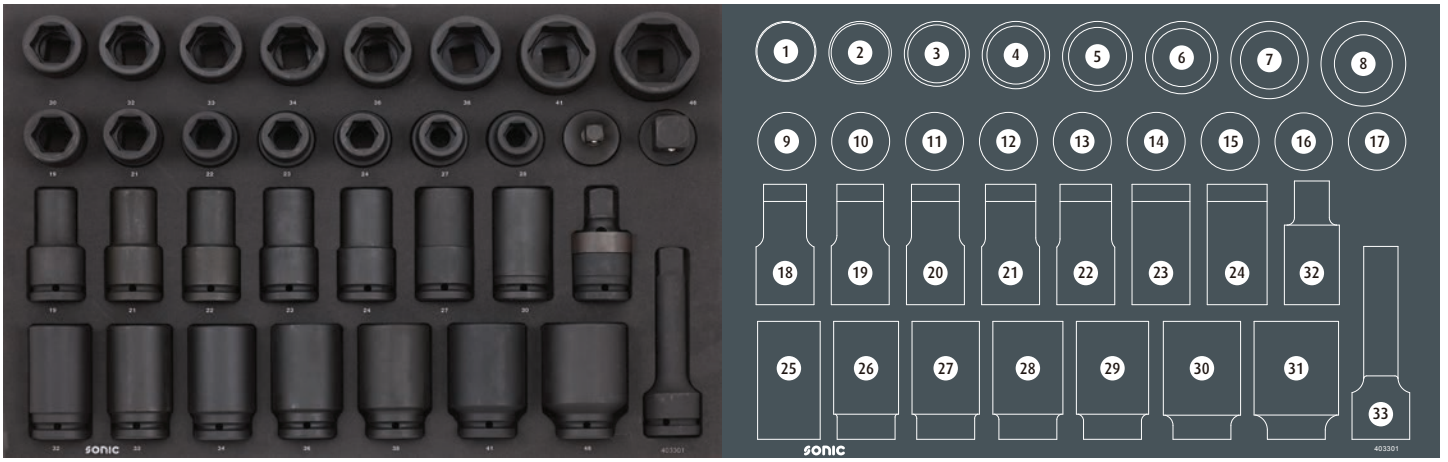

403301

	NO	Sonie NO	Size	Length	Q'ty
	1	34530	30mm	53mm	
	2	34532	32mm	57mm	
	3	34533	33mm	57mm	
	4	34534	34mm	57mm	
	5	34536	36mm	57mm	
	6	34538	38mm	57mm	
	7	34541	41mm	58mm	
	8	34546	46mm	63mm	
	9	34519	19mm	50mm	
	10	34521	21mm	50mm	
	11	34522	22mm	50mm	
	12	34523	23mm	50mm	
	13	34524	24mm	50mm	
	14	34527	27mm	53mm	
	15	34528	28mm	53mm	
	16	73643	3/4"[F]x1/2"[M]	56mm	
	17	73645	3/4"[F]x1"[M]	63mm	
	18	3459019	19mm	90mm	
	19	3459021	21mm	90mm	
	20	3459022	22mm	90mm	
	21	3459023	23mm	90mm	
	22	3459024	24mm	90mm	
	23	3459027	27mm	90mm	
24	3459030	30mm	90mm		
25	3459032	32mm	90mm		
26	3459033	33mm	90mm		
27	3459034	34mm	90mm		
28	3459036	36mm	90mm		
29	3459038	38mm	90mm		
30	3459041	41mm	90mm		
31	3459046	46mm	90mm		
	32	73541	3/4"	94mm	
	33	7344150	3/4"	150mm	