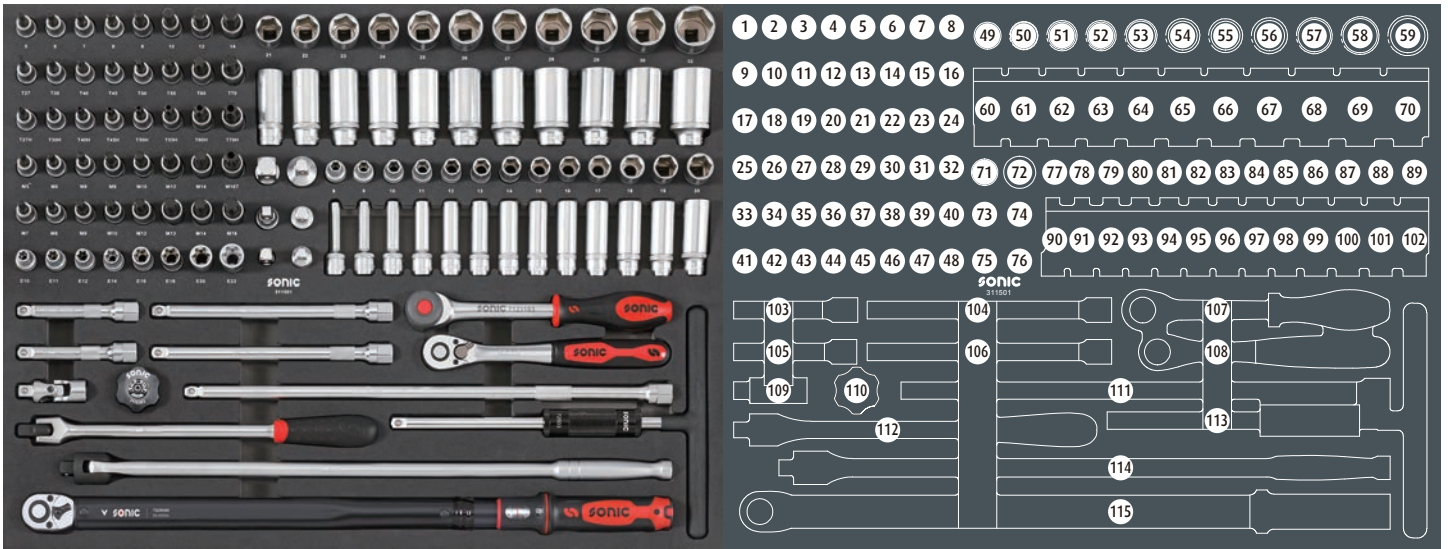

311501

	NO	Sonic NO	Size	Length	Q'ty
	1	83406205	5mm	62mm	
	2	83406206	6mm	62mm	
	3	83406207	7mm	62mm	
	4	83406208	8mm	62mm	
	5	83406209	9mm	62mm	
	6	83406210	10mm	62mm	
	7	83406212	12mm	62mm	
	8	83406214	14mm	62mm	
	9	83606227	T27	62mm	
	10	83606230	T30	62mm	
	11	83606240	T40	62mm	
	12	83606245	T45	62mm	
	13	83606250	T50	62mm	
	14	83606255	T55	62mm	
	15	83606260	T60	62mm	
	16	83606270	T70	62mm	
	17	83706227	T27H	62mm	
	18	83706230	T30H	62mm	
	19	83706240	T40H	62mm	
	20	83706245	T45H	62mm	
	21	83706250	T50H	62mm	
	22	83706255	T55H	62mm	
	23	83706260	T60H	62mm	
	24	83706270	T70H	62mm	
	25	83806205	M5	62mm	
	26	83806206	M6	62mm	
	27	83806208	M8	62mm	
	28	83806209	M9	62mm	
	29	83806210	M10	62mm	
	30	83806212	M12	62mm	
	31	83806214	M14	62mm	
	32	83806216T	M16T	62mm	
	33	83906207	M7	62mm	
	34	83906208	M8	62mm	
	35	83906209	M9	62mm	
	36	83906210	M10	62mm	
	37	83906212	M12	62mm	

	NO	Sonic NO	Size	Length	Q'ty
	38	83906213	M13	62mm	
	39	83906214	M14	62mm	
	40	83906216	M16	62mm	
	41	23610	E10	38mm	
	42	23611	E11	38mm	
	43	23612	E12	38mm	
	44	23614	E14	38mm	
	45	23616	E16	38mm	
	46	23618	E18	38mm	
	47	23620	E20	38mm	
	48	23622	E22	38mm	
	49	23521	21mm	38mm	
	50	23522	22mm	38mm	
	51	23523	23mm	38mm	
	52	23524	24mm	38mm	
	53	23525	25mm	42mm	
	54	23526	26mm	42mm	
	55	23527	27mm	42mm	
	56	23528	28mm	43mm	
	57	23529	29mm	43mm	
	58	23530	30mm	43mm	
	59	23532	32mm	43mm	
	60	2357721	21mm	77mm	
	61	2357722	22mm	77mm	
	62	2357723	23mm	77mm	
	63	2357724	24mm	77mm	
	64	2357725	25mm	77mm	
	65	2357726	26mm	77mm	
	66	2357727	27mm	77mm	
	67	2357728	28mm	77mm	
	68	2357729	29mm	77mm	
	69	2357730	30mm	77mm	
	70	2357732	32mm	77mm	
	71	71934	3/4"(F)X1/2"(M)	46mm	
	72	71943	1/2"(F)X3/4"(M)	50mm	
	73	7263050	1/2"	50mm	

*The inventory order list can also be found on our website under downloads at the specific article.