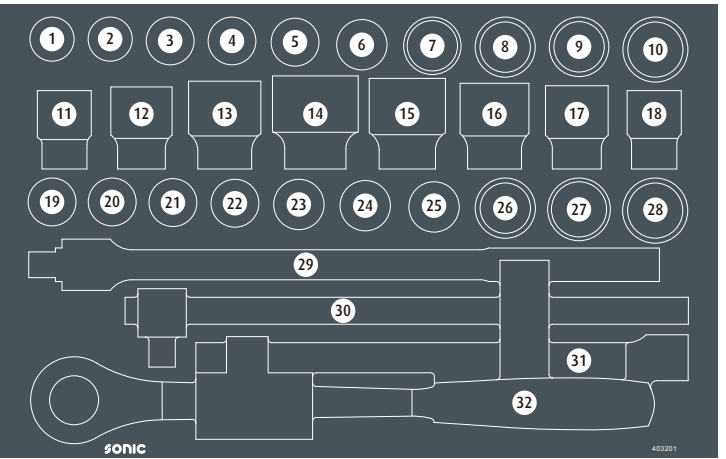

# 403201

	NO	Sonic NO	Size	Length	Q'ty
 	1	24919	19mm	50mm	
	2	24921	21mm	50mm	
	3	24922	22mm	50mm	
	4	24924	24mm	51mm	
	5	24927	27mm	52mm	
	6	24930	30mm	54mm	
	7	24932	32mm	56mm	
	8	24933	33mm	56mm	
	9	24934	34mm	56mm	
	10	24936	36mm	58mm	
 	11	24938	38mm	60mm	
	12	24941	41mm	64mm	
	13	24946	46mm	66mm	
	14	24950	50mm	70mm	
	15	24847	1.7/8"	70mm	
	16	24844	1.3/4"	66mm	
	17	24841	1.5/8"	64mm	
	18	24838	1.1/2"	60mm	
	19	24822	7/8"	50mm	
	20	24824	15/16"	51mm	
	21	24825	1"	52mm	
	22	24827	1.1/16"	52mm	
	23	24829	1.1/8"	52mm	
	24	24830	1.3/16"	54mm	
	25	24832	1.1/4"	56mm	
	26	24833	1.5/16"	56mm	
	27	24835	1.3/8"	58mm	
	28	24836	1.7/16"	58mm	
 	29	7234500	3/4"	500mm	
 	30	7134450	3/4"	450mm	
 	31	7184400	3/4"	400mm	
 	32	7120704	3/4"	505mm	