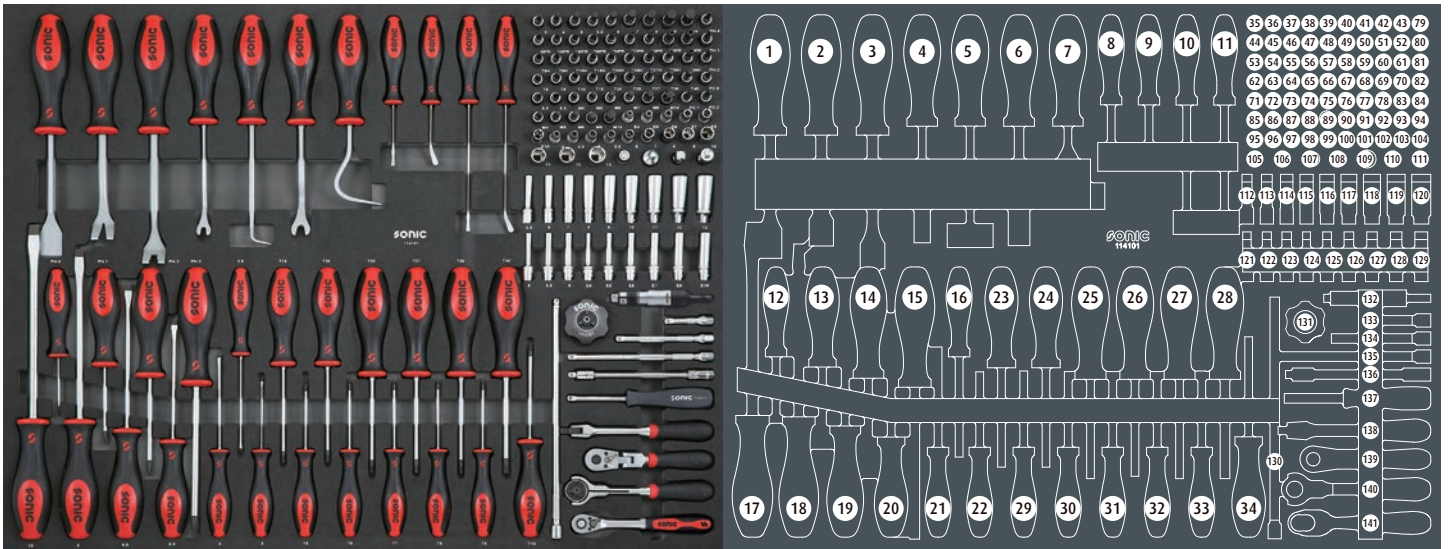

114101

	NO	Sonic NO	Size	Length	Q'ty
	1	47903		249mm	
	2	47902		234mm	
	3	47908		256mm	
	4	47906		230mm	
	5	47904		240mm	
	6	47907		239mm	
	7	47905		195mm	
	8	47833		155mm	
	9	47835		225mm	
	10	47834		155mm	
	11	47836		225mm	
	12	1310	PH.0	152mm	
	13	1311	PH.1	183mm	
	14	1312	PH.2	215mm	
	15	1313	PH.3	274mm	
	16	13335	3.5mm	192mm	
	17	13310	10mm	324mm	
	18	13308	8mm	299mm	
	19	13365	6.5mm	265mm	
	20	13355	5.5mm	228mm	
	21	13304	4mm	192mm	
	22	13303	3mm	167mm	
	23	13615	T15	203mm	
	24	13620	T20	203mm	
	25	13625	T25	215mm	
	26	13627	T27	215mm	
	27	13630	T30	215mm	
	28	13640	T40	215mm	

	NO	Sonic NO	Size	Length	Q'ty
	29	13605	T5	167mm	
	30	13606	T6	167mm	
	31	13607	T7	167mm	
	32	13608	T8	167mm	
	33	13609	T9	167mm	
	34	13610	T10	203mm	
	35	8143703	3mm	37mm	
	36	8143704	4mm	37mm	
	37	8143705	5mm	37mm	
	38	81437055	5.5mm	37mm	
	39	8143706	6mm	37mm	
	40	8143707	7mm	37mm	
	41	8143708	8mm	37mm	
	42	8143709	9mm	37mm	
	43	8143710	10mm	37mm	
	44	8153708	8IPR	37mm	
	45	8153710	10IPR	37mm	
	46	8153715	15IPR	37mm	
	47	8153720	20IPR	37mm	
	48	8153725	25IPR	37mm	
	49	8153727	27IPR	37mm	
	50	8153730	30IPR	37mm	
	51	8153740	40IPR	37mm	
	52	8153745	45IPR	37mm	
	53	8173708	T8H	37mm	
	54	8173709	T9H	37mm	
	55	8173710	T10H	37mm	
	56	8173715	T15H	37mm	
	57	8173720	T20H	37mm	
	58	8173725	T25H	37mm	
	59	8173727	T27H	37mm	
	60	8173730	T30H	37mm	
	61	8173740	T40H	37mm	
	62	8163708	T8	37mm	
	63	8163709	T9	37mm	
	64	8163710	T10	37mm	
	65	8163715	T15	37mm	
	66	8163720	T20	37mm	
	67	8163725	T25	37mm	

*The inventory order list can also be found on our website under downloads at the specific article.