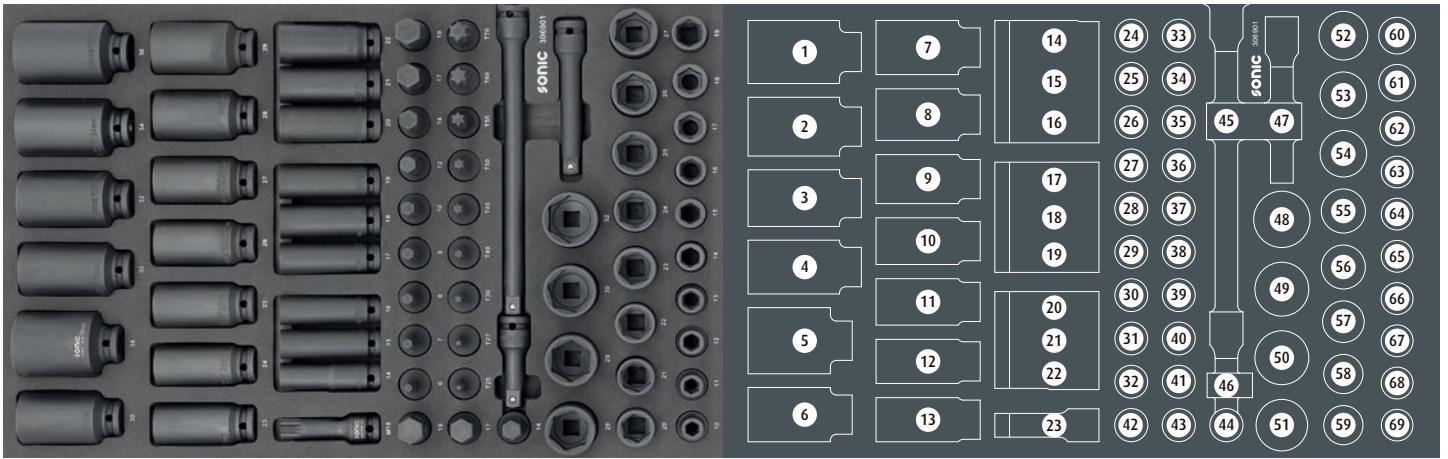

# 306901

	NO	Sonic NO	Size	Length	Q'ty
	1	3398536	36mm	85mm	
	2	3398534	34mm	85mm	
	3	3398532	32mm	85mm	
	4	3398530	30mm	85mm	
	5	3358538	38mm	78mm	
	6	3358530	30mm	78mm	
	7	3358529	29mm	78mm	
	8	3358528	28mm	78mm	
	9	3358527	27mm	78mm	
	10	3358526	26mm	78mm	
	11	3358525	25mm	78mm	
	12	3358524	24mm	78mm	
	13	3358523	23mm	78mm	
	14	3358522	22mm	78mm	
	15	3358521	21mm	78mm	
	16	3358520	20mm	78mm	
	17	3358519	19mm	78mm	
	18	3358518	18mm	78mm	
	19	3358517	17mm	78mm	
	20	3358516	16mm	78mm	
	21	3358515	15mm	78mm	
	22	3358514	14mm	78mm	
	23	86807818	M18	78mm	
	24	86406019	19mm	60mm	
	25	86406017	17mm	60mm	
	26	86406014	14mm	60mm	
	27	86406012	12mm	60mm	
	28	86406010	10mm	60mm	
	29	86406009	9mm	60mm	
	30	86406008	8mm	60mm	
	31	86406007	7mm	60mm	
	32	86406006	6mm	60mm	
	33	86606070	T70	60mm	
	34	86606060	T60	60mm	
	35	86606055	T55	60mm	
	36	86606050	T50	60mm	
	37	86606045	T45	60mm	
	38	86606040	T40	60mm	
	39	86606030	T30	60mm	
	40	86606027	T27	60mm	

	NO	Sonic NO	Size	Length	Q'ty
	41	86606025	T25	60mm	
	42	86404319	19mm	43mm	
	43	86404317	17mm	43mm	
	44	86404314	14mm	43mm	
	45	7343250	1/2"	250mm	
	46	7343075	1/2"	75mm	
	47	7343125	1/2"	125mm	
	48	33532	32mm	40mm	
	49	33530	30mm	40mm	
	50	33529	29mm	40mm	
	51	33528	28mm	40mm	
	52	33527	27mm	39mm	
	53	33526	26mm	38mm	
	54	33525	25mm	38mm	
	55	33524	24mm	38mm	
	56	33523	23mm	38mm	
	57	33522	22mm	38mm	
	58	33521	21mm	38mm	
	59	33520	20mm	38mm	
	60	33519	19mm	38mm	
	61	33518	18mm	38mm	
	62	33517	17mm	38mm	
	63	33516	16mm	38mm	
	64	33515	15mm	38mm	
	65	33514	14mm	38mm	
	66	33513	13mm	38mm	
	67	33512	12mm	38mm	
	68	33511	11mm	38mm	
	69	33510	10mm	38mm	