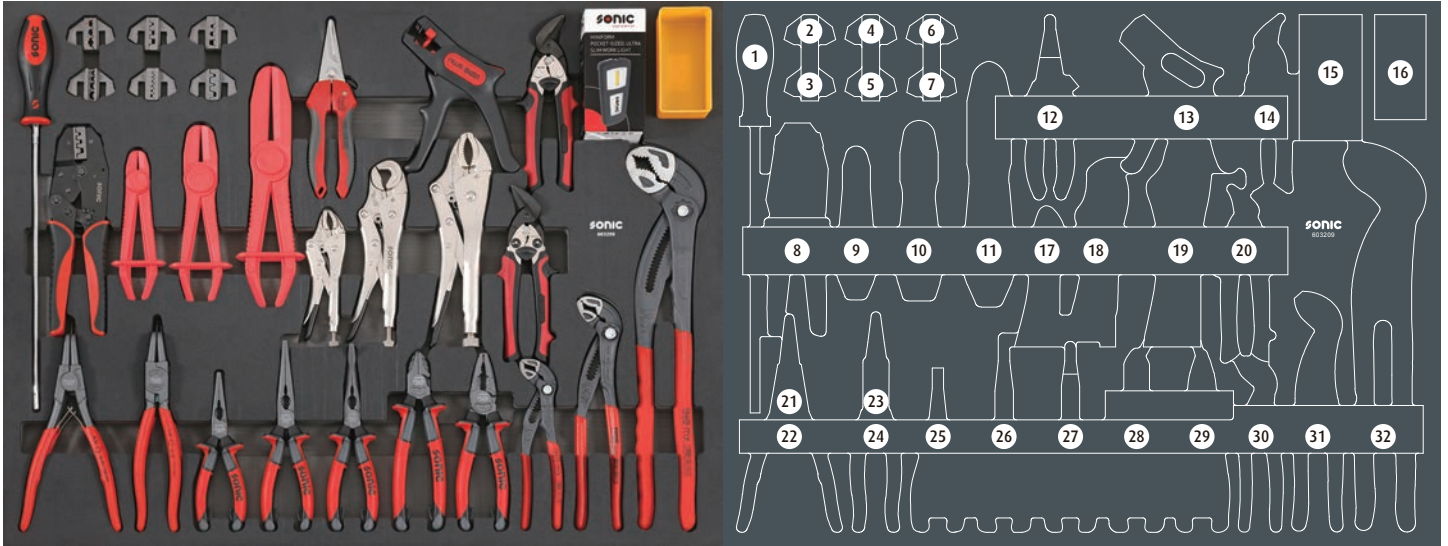

603209

	NO	Sonic NO	Size	Length	Q'ty
	1	4820207		415mm	
	2	81302	JAW A	34mm	
	3	81303	JAW B	34mm	
	4	81304	JAW C	34mm	
	5	81305	JAW D	34mm	
	6	81306	JAW F	34mm	
	7	81307	JAW H	34mm	
	8	81301		220mm	
	9	600308-1	1/8" - 5/16"	155mm	
	10	600308-2	1/2" - 3/4"	185mm	
	11	600308-3	3/4" - 2.1/2"	253mm	
	12	46704		190mm	
	13	4471180	0.5-4mm	180mm	
	14	46702		185mm	
	15	4820516			
	16	4720107	54x110x45mm	110mm	
	17	4382125		145mm	
	18	4391175		200mm	
	19	4380250	10"	230mm	
	20	46703		185mm	
	21	4393007		210mm	

	NO	Sonic NO	Size	Length	Q'ty
	22	4393005		2225mm	
	23	4393006		210mm	
	24	4393004		230mm	
	25	4322160	6"	170mm	
	26	4321200	8"	200mm	
	27	4331200	8"	195mm	
	28	4341180	7"	190mm	
	29	4311175	7"	190mm	
	30	4352180	7"	180mm	
	31	4352250	10"	250mm	
	32	4352400	16"	400mm	