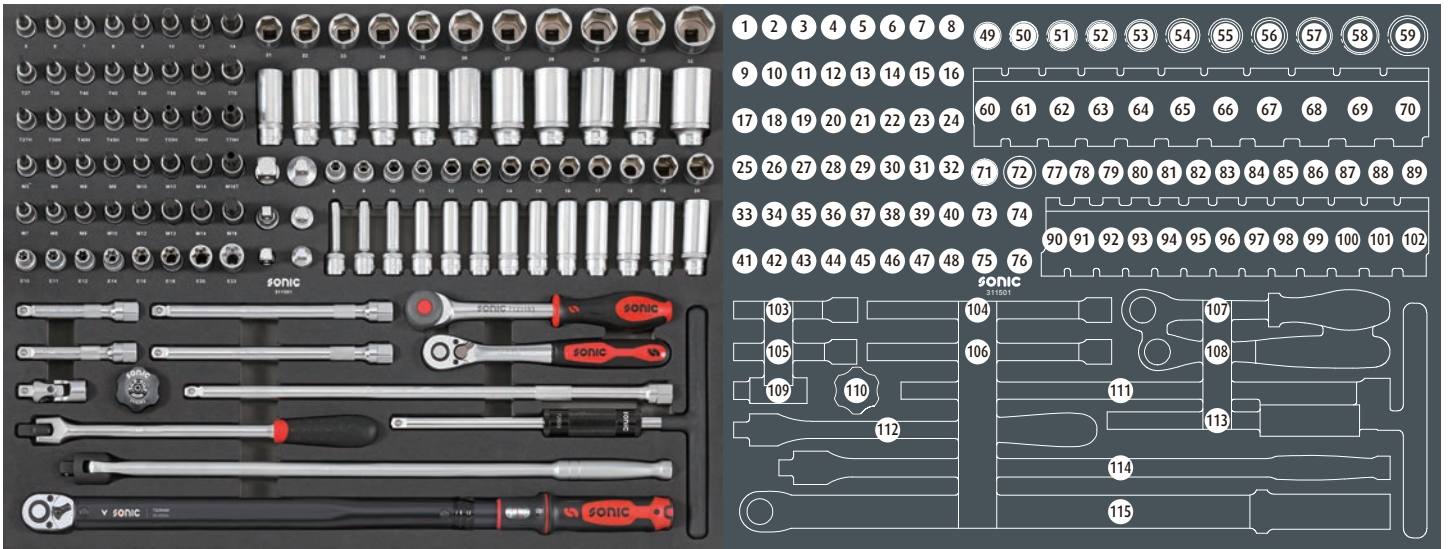

311501

	NO	Sonic NO	Size	Length	Q'ty
	1	83406205	5mm	62mm	
	2	83406206	6mm	62mm	
	3	83406207	7mm	62mm	
	4	83406208	8mm	62mm	
	5	83406209	9mm	62mm	
	6	83406210	10mm	62mm	
	7	83406212	12mm	62mm	
	8	83406214	14mm	62mm	
	9	83606227	T27	62mm	
	10	83606230	T30	62mm	
	11	83606240	T40	62mm	
	12	83606245	T45	62mm	
	13	83606250	T50	62mm	
	14	83606255	T55	62mm	
	15	83606260	T60	62mm	
	16	83606270	T70	62mm	
	17	83706227	T27H	62mm	
	18	83706230	T30H	62mm	
	19	83706240	T40H	62mm	
	20	83706245	T45H	62mm	
	21	83706250	T50H	62mm	
	22	83706255	T55H	62mm	
	23	83706260	T60H	62mm	
	24	83706270	T70H	62mm	
	25	83806205	M5	62mm	
	26	83806206	M6	62mm	
	27	83806208	M8	62mm	
	28	83806209	M9	62mm	
	29	83806210	M10	62mm	
	30	83806212	M12	62mm	
	31	83806214	M14	62mm	
	32	83806216T	M16T	62mm	
	33	83906207	M7	62mm	
	34	83906208	M8	62mm	
	35	83906209	M9	62mm	
	36	83906210	M10	62mm	
	37	83906212	M12	62mm	

	NO	Sonic NO	Size	Length	Q'ty	
	38	83906213	M13	62mm		
	39	83906214	M14	62mm		
	40	83906216	M16	62mm		
	41	23610	E10	38mm		
	42	23611	E11	38mm		
	43	23612	E12	38mm		
	44	23614	E14	38mm		
	45	23616	E16	38mm		
	46	23618	E18	38mm		
	47	23620	E20	38mm		
	48	23622	E22	38mm		
	49	23521	21mm	38mm		
	50	23522	22mm	38mm		
	51	23523	23mm	38mm		
	52	23524	24mm	38mm		
	53	23525	25mm	42mm		
	54	23526	26mm	42mm		
	55	23527	27mm	42mm		
	56	23528	28mm	43mm		
	57	23529	29mm	43mm		
	58	23530	30mm	43mm		
	59	23532	32mm	43mm		
	60	2357721	21mm	77mm		
	61	2357722	22mm	77mm		
	62	2357723	23mm	77mm		
	63	2357724	24mm	77mm		
	64	2357725	25mm	77mm		
	65	2357726	26mm	77mm		
	66	2357727	27mm	77mm		
	67	2357728	28mm	77mm		
	68	2357729	29mm	77mm		
	69	2357730	30mm	77mm		
	70	2357732	32mm	77mm		
		71	71934	3/4"(F)X1/2"(M)	46mm	
72		71943	1/2"(F)X3/4"(M)	50mm		
73		7263050	1/2"	50mm		

*The inventory order list can also be found on our website under downloads at the specific article.