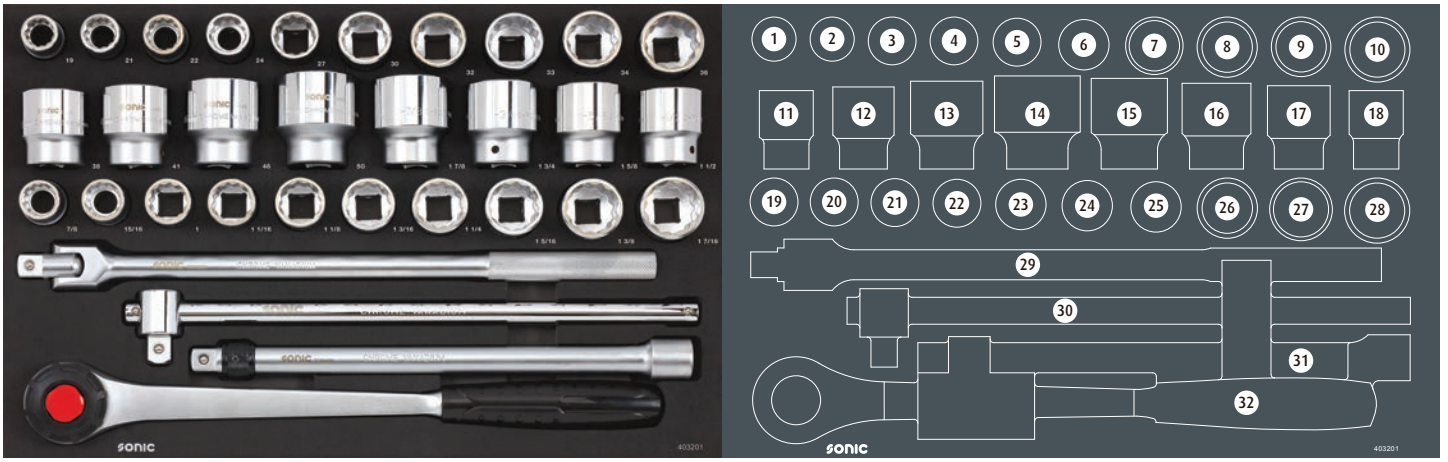

403201

	NO	Sonic NO	Size	Length	Q'ty
 	1	24919	19mm	50mm	
	2	24921	21mm	50mm	
	3	24922	22mm	50mm	
	4	24924	24mm	51mm	
	5	24927	27mm	52mm	
	6	24930	30mm	54mm	
	7	24932	32mm	56mm	
	8	24933	33mm	56mm	
	9	24934	34mm	56mm	
	10	24936	36mm	58mm	
 	11	24938	38mm	60mm	
	12	24941	41mm	64mm	
	13	24946	46mm	66mm	
	14	24950	50mm	70mm	
	15	24847	1.7/8"	70mm	
	16	24844	1.3/4"	66mm	
	17	24841	1.5/8"	64mm	
	18	24838	1.1/2"	60mm	
	19	24822	7/8"	50mm	
	20	24824	15/16"	51mm	
	21	24825	1"	52mm	
	22	24827	1.1/16"	52mm	
	23	24829	1.1/8"	52mm	
	24	24830	1.3/16"	54mm	
	25	24832	1.1/4"	56mm	
	26	24833	1.5/16"	56mm	
	27	24835	1.3/8"	58mm	
	28	24836	1.7/16"	58mm	
 	29	7234500	3/4"	500mm	
 	30	7134450	3/4"	450mm	
 	31	7184400	3/4"	400mm	
 	32	7120704	3/4"	505mm	