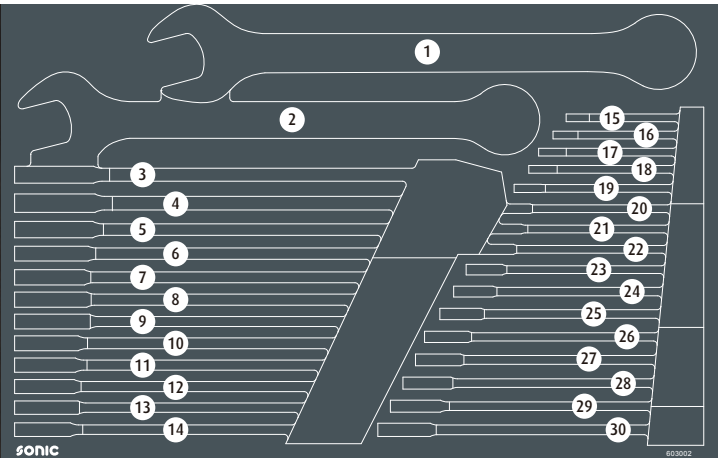

603002

	NO	Sonic NO	Size	Length	Q'ty
	1	41538	38mm	430mm	
	2	41536	36mm	410mm	
	3	41534	34mm	380mm	
	4	41533	33mm	380mm	
	5	41532	32mm	365mm	
	6	41530	30mm	345mm	
	7	41529	29mm	335mm	
	8	41528	28mm	325mm	
	9	41527	27mm	315mm	
	10	41526	26mm	305mm	
	11	41525	25mm	295mm	
	12	41524	24mm	285mm	
	13	41523	23mm	275mm	
	14	41522	22mm	265mm	
	15	41506	6mm	105mm	
	16	41507	7mm	115mm	
	17	41508	8mm	125mm	
	18	41509	9mm	135mm	
	19	41510	10mm	145mm	
	20	41511	11mm	155mm	
	21	41512	12mm	165mm	
	22	41513	13mm	175mm	
	23	41514	14mm	185mm	
	24	41515	15mm	195mm	
	25	41516	16mm	205mm	
	26	41517	17mm	215mm	
	27	41518	18mm	225mm	
	28	41519	19mm	235mm	
	29	41520	20mm	245mm	
	30	41521	21mm	255mm	