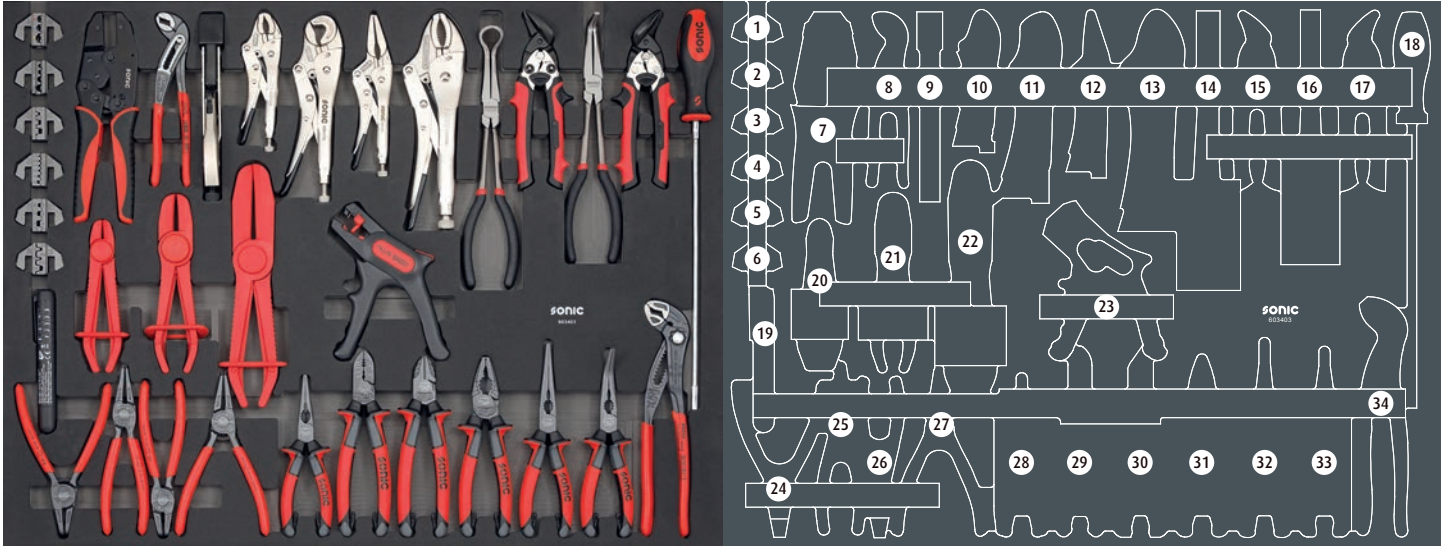

# 603403

	NO	Sonic NO	Size	Length	Q'ty
	1	81302	JAW A	34mm	
	2	81303	JAW B	34mm	
	3	81304	JAW C	34mm	
	4	81305	JAW D	34mm	
	5	81306	JAW F	34mm	
	6	81307	JAW H	34mm	
	7	81301		220mm	
	8	4351180	7"	180mm	
	9	44005		195mm	
	10	4382125		145mm	
	11	4391175		200mm	
	12	4381150		170mm	
	13	4380250	10"	230mm	
	14	4393003	11"	295mm	
	15	46703	11"	185mm	
	16	4333270	11"	257mm	
	17	46702		185mm	
	18	4820207		415mm	
	19	47023		50mm	

	NO	Sonic NO	Size	Length	Q'ty
	20	600308-1	1/8" - 5/16"	155mm	
	21	600308-2	1/2" - 3/4"	185mm	
	22	600308-3	3/4" - 2.1/2"	253mm	
	23	4471180	0.5-4mm	180mm	
	24	43613		167mm	
	25	43612		178mm	
	26	43614		167mm	
	27	43611		178mm	
	28	4322160	6"	170mm	
	29	4341190	8"	195mm	
	30	4341180	7"	190mm	
	31	4311175	7"	190mm	
	32	4321200	8"	200mm	
	33	4331200	8"	195mm	
	34	4352250	10"	250mm	