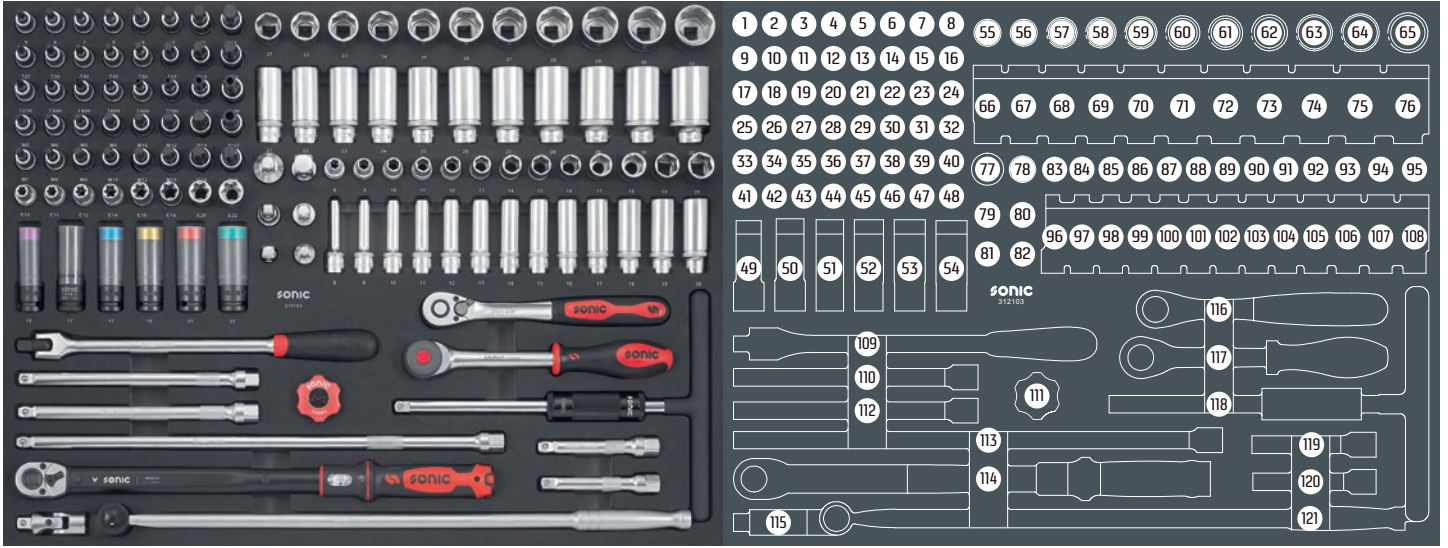

312103

	NO	Sonic NO	Size	Length	Q'ty
	1	83406205	5mm	62mm	
	2	83406206	6mm	62mm	
	3	83406207	7mm	62mm	
	4	83406208	8mm	62mm	
	5	83406209	9mm	62mm	
	6	83406210	10mm	62mm	
	7	83406212	12mm	62mm	
	8	83406214	14mm	62mm	
	9	83606227	T27	62mm	
	10	83606230	T30	62mm	
	11	83606240	T40	62mm	
	12	83606245	T45	62mm	
	13	83606250	T50	62mm	
	14	83606255	T55	62mm	
	15	83606260	T60	62mm	
	16	83606270	T70	62mm	
	17	83706227	T27H	62mm	
	18	83706230	T30H	62mm	
	19	83706240	T40H	62mm	
	20	83706245	T45H	62mm	
	21	83706250	T50H	62mm	
	22	83706255	T55H	62mm	
	23	83706260	T60H	62mm	
	24	83706270	T70H	62mm	
	25	83806205	M5	62mm	
	26	83806206	M6	62mm	
	27	83806208	M8	62mm	
	28	83806209	M9	62mm	
	29	83806210	M10	62mm	
	30	83806212	M12	62mm	
	31	83806214	M14	62mm	
	32	83806216T	M16T	62mm	
	33	83906207	M7	62mm	
	34	83906208	M8	62mm	
	35	83906209	M9	62mm	
	36	83906210	M10	62mm	
	37	83906212	M12	62mm	

	NO	Sonic NO	Size	Length	Q'ty
	38	83906213	M13	62mm	
	39	83906214	M14	62mm	
	40	83906216	M16	62mm	
	41	23610	E10	38mm	
	42	23611	E11	38mm	
	43	23612	E12	38mm	
	44	23614	E14	38mm	
	45	23616	E16	38mm	
	46	23618	E18	38mm	
	47	23620	E20	38mm	
	48	23622	E22	38mm	
	49	3310715	15mm	85mm	
	50	3310617	17mm	88mm	
	51	3310717	17mm	85mm	
	52	3310719	19mm	85mm	
	53	3310721	21mm	85mm	
	54	3310722	22mm	85mm	
	55	23521	21mm	38mm	
	56	23522	22mm	38mm	
	57	23523	23mm	38mm	
	58	23524	24mm	38mm	
	59	23525	25mm	42mm	
	60	23526	26mm	42mm	
	61	23527	27mm	42mm	
	62	23528	28mm	43mm	
	63	23529	29mm	43mm	
	64	23530	30mm	43mm	
	65	23532	32mm	43mm	
	66	2357721	21mm	77mm	
	67	2357722	22mm	77mm	
	68	2357723	23mm	77mm	
	69	2357724	24mm	77mm	
	70	2357725	25mm	77mm	
	71	2357726	26mm	77mm	
	72	2357727	27mm	77mm	

*The inventory order list can also be found on our website under downloads at the specific article.