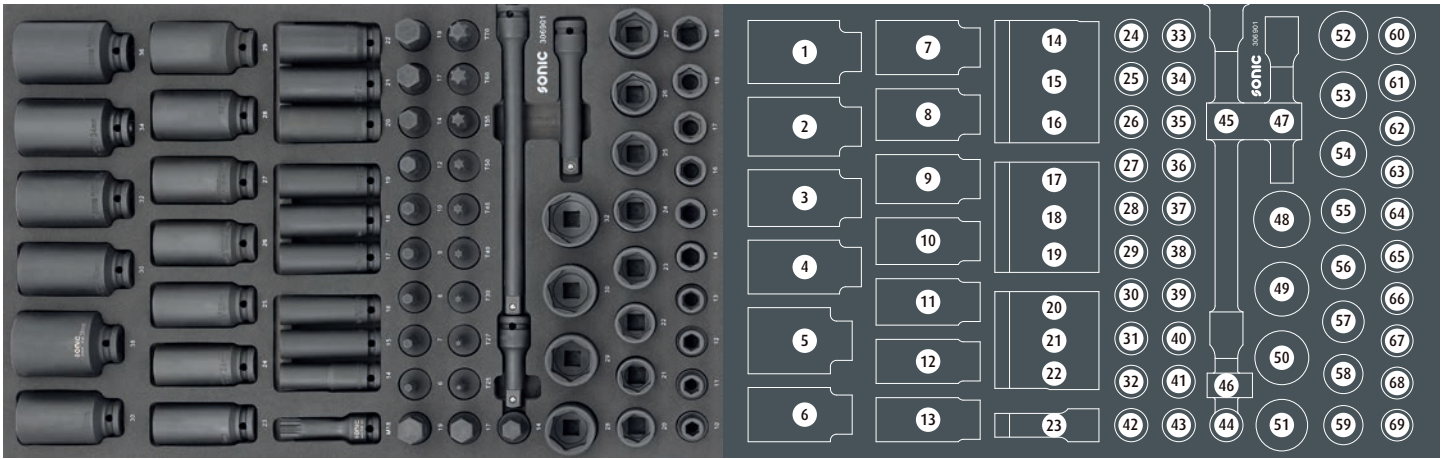

601909

	NO	Sonie NO	Size	Length	Q'ty
	1	4621000	1000GR	360mm	
	2	4822102	32mm	300mm	
	3	4611400	400GR	310mm	
	4	4652035	35mm	335mm	
	5	4532140	2mm	140mm	
	6	4533150	3mm	150mm	
	7	4534180	4mm	180mm	
	8	4535200	5mm	200mm	
	9	4536210	6mm	210mm	
	10	4538220	8mm	220mm	
	11	4552185	2mm	185mm	
	12	4553185	3mm	185mm	
	13	4554185	4mm	185mm	
	14	4527190	7mm	190mm	
	15	45110141	10mm	140mm	
	16	45112160	12mm	160mm	
	17	45116170	16mm	170mm	
	18	45118190	18mm	190mm	
	19	45124220	24mm	220mm	

306901

	NO	Sonic NO	Size	Length	Q'ty
	1	3398536	36mm	85mm	
	2	3398534	34mm	85mm	
	3	3398532	32mm	85mm	
	4	3398530	30mm	85mm	
	5	3358538	38mm	78mm	
	6	3358530	30mm	78mm	
	7	3358529	29mm	78mm	
	8	3358528	28mm	78mm	
	9	3358527	27mm	78mm	
	10	3358526	26mm	78mm	
	11	3358525	25mm	78mm	
	12	3358524	24mm	78mm	
	13	3358523	23mm	78mm	
	14	3358522	22mm	78mm	
	15	3358521	21mm	78mm	
	16	3358520	20mm	78mm	
	17	3358519	19mm	78mm	
	18	3358518	18mm	78mm	
	19	3358517	17mm	78mm	
	20	3358516	16mm	78mm	
	21	3358515	15mm	78mm	
	22	3358514	14mm	78mm	
	23	86807818	M18	78mm	
	24	86406019	19mm	60mm	
	25	86406017	17mm	60mm	
	26	86406014	14mm	60mm	
	27	86406012	12mm	60mm	
	28	86406010	10mm	60mm	
	29	86406009	9mm	60mm	
	30	86406008	8mm	60mm	
	31	86406007	7mm	60mm	
	32	86406006	6mm	60mm	
	33	86606070	T70	60mm	
	34	86606060	T60	60mm	
	35	86606055	T55	60mm	
	36	86606050	T50	60mm	
	37	86606045	T45	60mm	
	38	86606040	T40	60mm	
	39	86606030	T30	60mm	
	40	86606027	T27	60mm	