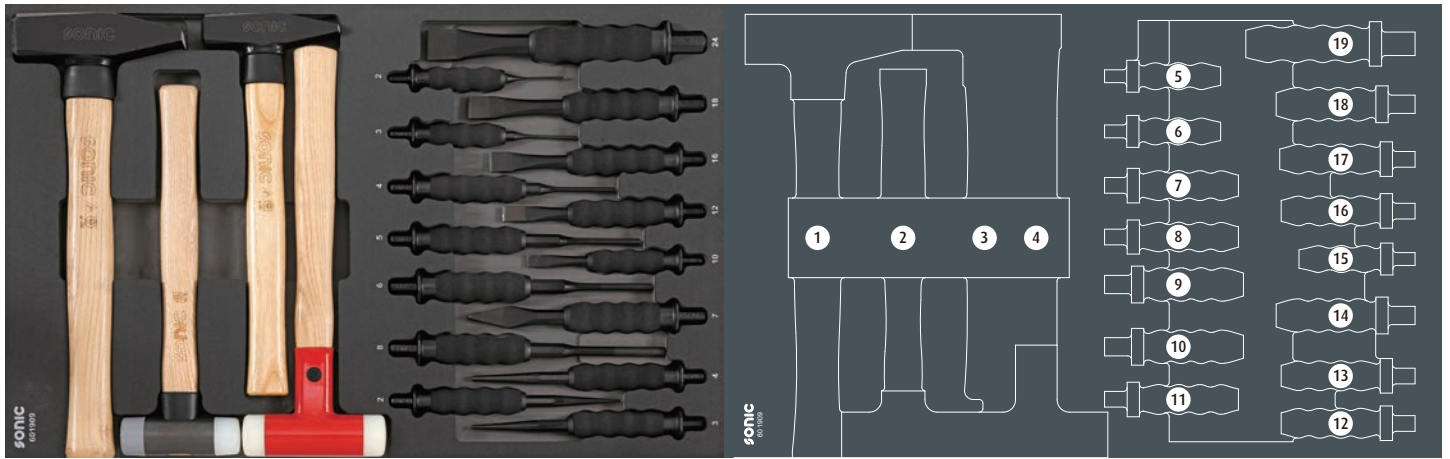

601909

	NO	Sonie NO	Size	Length	Q'ty
	1	4621000	1000GR	360mm	
	2	4822102	32mm	300mm	
	3	4611400	400GR	310mm	
	4	4652035	35mm	335mm	
	5	4532140	2mm	140mm	
	6	4533150	3mm	150mm	
	7	4534180	4mm	180mm	
	8	4535200	5mm	200mm	
	9	4536210	6mm	210mm	
	10	4538220	8mm	220mm	
	11	4552185	2mm	185mm	
	12	4553185	3mm	185mm	
	13	4554185	4mm	185mm	
	14	4527190	7mm	190mm	
	15	45110141	10mm	140mm	
	16	45112160	12mm	160mm	
	17	45116170	16mm	170mm	
	18	45118190	18mm	190mm	
	19	45124220	24mm	220mm	

306901

	NO	Sonic NO	Size	Length	Q'ty
	1	3398536	36mm	85mm	
	2	3398534	34mm	85mm	
	3	3398532	32mm	85mm	
	4	3398530	30mm	85mm	
	5	3358538	38mm	78mm	
	6	3358530	30mm	78mm	
	7	3358529	29mm	78mm	
	8	3358528	28mm	78mm	
	9	3358527	27mm	78mm	
	10	3358526	26mm	78mm	
	11	3358525	25mm	78mm	
	12	3358524	24mm	78mm	
	13	3358523	23mm	78mm	
	14	3358522	22mm	78mm	
	15	3358521	21mm	78mm	
	16	3358520	20mm	78mm	
	17	3358519	19mm	78mm	
	18	3358518	18mm	78mm	
	19	3358517	17mm	78mm	
	20	3358516	16mm	78mm	
	21	3358515	15mm	78mm	
	22	3358514	14mm	78mm	
	23	86807818	M18	78mm	
	24	86406019	19mm	60mm	
	25	86406017	17mm	60mm	
	26	86406014	14mm	60mm	
	27	86406012	12mm	60mm	
	28	86406010	10mm	60mm	
	29	86406009	9mm	60mm	
	30	86406008	8mm	60mm	
	31	86406007	7mm	60mm	
	32	86406006	6mm	60mm	
	33	86606070	T70	60mm	
	34	86606060	T60	60mm	
	35	86606055	T55	60mm	
	36	86606050	T50	60mm	
	37	86606045	T45	60mm	
	38	86606040	T40	60mm	
	39	86606030	T30	60mm	
	40	86606027	T27	60mm	