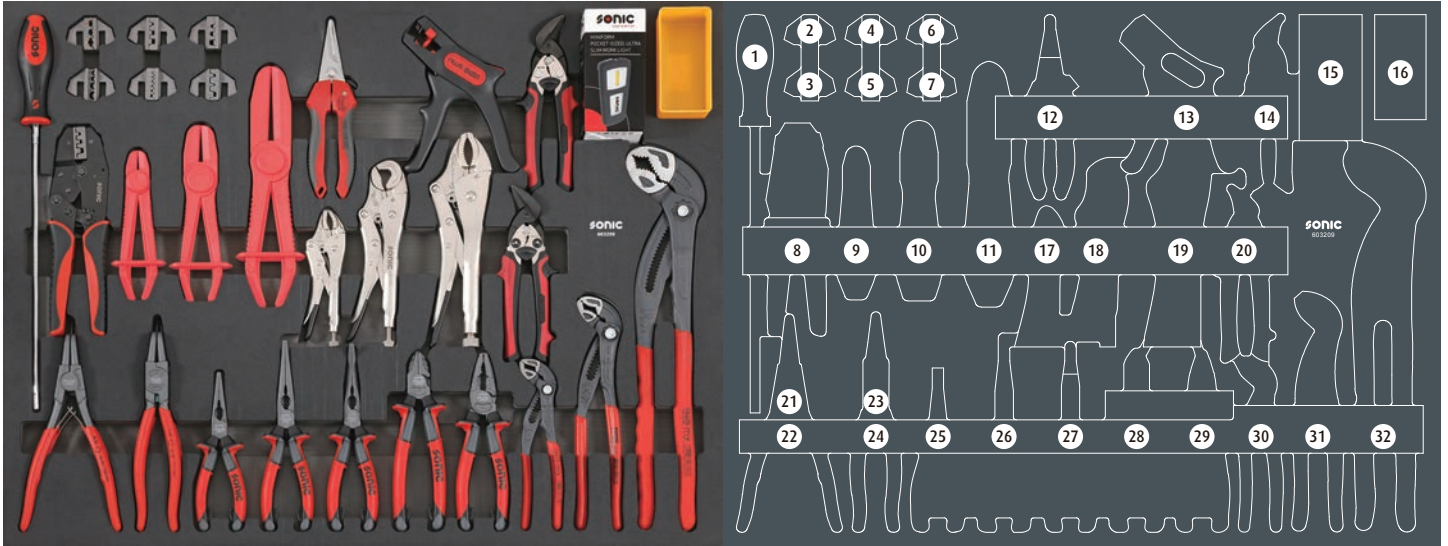

# 603209

	NO	Sonic NO	Size	Length	Q'ty
	1	4820207		415mm	
	2	81302	JAW A	34mm	
	3	81303	JAW B	34mm	
	4	81304	JAW C	34mm	
	5	81305	JAW D	34mm	
	6	81306	JAW F	34mm	
	7	81307	JAW H	34mm	
	8	81301		220mm	
	9	600308-1	1/8" - 5/16"	155mm	
	10	600308-2	1/2" - 3/4"	185mm	
	11	600308-3	3/4" - 2.1/2"	253mm	
	12	46704		190mm	
	13	4471180	0.5-4mm	180mm	
	14	46702		185mm	
	15	4820516			
	16	4720107	54x110x45mm	110mm	
	17	4382125		145mm	
	18	4391175		200mm	
	19	4380250	10"	230mm	
	20	46703		185mm	
	21	4393007		210mm	

	NO	Sonic NO	Size	Length	Q'ty
	22	4393005		2225mm	
	23	4393006		210mm	
	24	4393004		230mm	
	25	4322160	6"	170mm	
	26	4321200	8"	200mm	
	27	4331200	8"	195mm	
	28	4341180	7"	190mm	
	29	4311175	7"	190mm	
	30	4352180	7"	180mm	
	31	4352250	10"	250mm	
	32	4352400	16"	400mm	