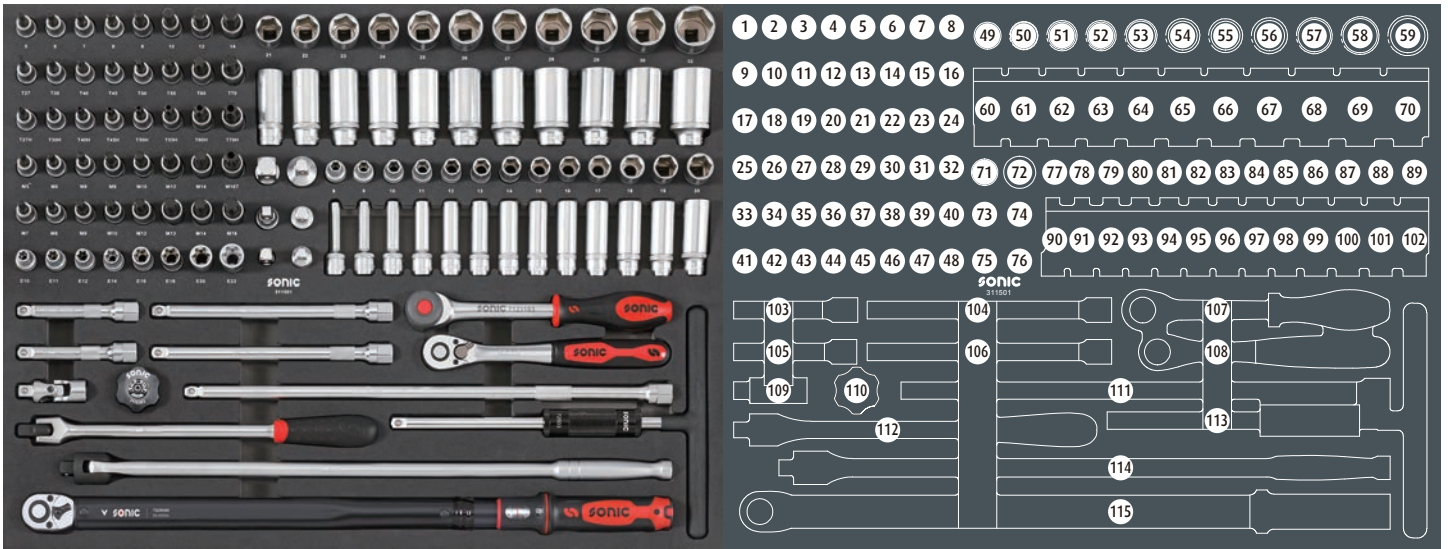

311501

	NO	Sonic NO	Size	Length	Q'ty
	1	83406205	5mm	62mm	
	2	83406206	6mm	62mm	
	3	83406207	7mm	62mm	
	4	83406208	8mm	62mm	
	5	83406209	9mm	62mm	
	6	83406210	10mm	62mm	
	7	83406212	12mm	62mm	
	8	83406214	14mm	62mm	
	9	83606227	T27	62mm	
	10	83606230	T30	62mm	
	11	83606240	T40	62mm	
	12	83606245	T45	62mm	
	13	83606250	T50	62mm	
	14	83606255	T55	62mm	
	15	83606260	T60	62mm	
	16	83606270	T70	62mm	
	17	83706227	T27H	62mm	
	18	83706230	T30H	62mm	
	19	83706240	T40H	62mm	
	20	83706245	T45H	62mm	
	21	83706250	T50H	62mm	
	22	83706255	T55H	62mm	
	23	83706260	T60H	62mm	
	24	83706270	T70H	62mm	
	25	83806205	M5	62mm	
	26	83806206	M6	62mm	
	27	83806208	M8	62mm	
	28	83806209	M9	62mm	
	29	83806210	M10	62mm	
	30	83806212	M12	62mm	
	31	83806214	M14	62mm	
	32	83806216T	M16T	62mm	
	33	83906207	M7	62mm	
	34	83906208	M8	62mm	
	35	83906209	M9	62mm	
	36	83906210	M10	62mm	
	37	83906212	M12	62mm	

	NO	Sonic NO	Size	Length	Q'ty
	38	83906213	M13	62mm	
	39	83906214	M14	62mm	
	40	83906216	M16	62mm	
	41	23610	E10	38mm	
	42	23611	E11	38mm	
	43	23612	E12	38mm	
	44	23614	E14	38mm	
	45	23616	E16	38mm	
	46	23618	E18	38mm	
	47	23620	E20	38mm	
	48	23622	E22	38mm	
	49	23521	21mm	38mm	
	50	23522	22mm	38mm	
	51	23523	23mm	38mm	
	52	23524	24mm	38mm	
	53	23525	25mm	42mm	
	54	23526	26mm	42mm	
	55	23527	27mm	42mm	
	56	23528	28mm	43mm	
	57	23529	29mm	43mm	
	58	23530	30mm	43mm	
	59	23532	32mm	43mm	
	60	2357721	21mm	77mm	
	61	2357722	22mm	77mm	
	62	2357723	23mm	77mm	
	63	2357724	24mm	77mm	
	64	2357725	25mm	77mm	
	65	2357726	26mm	77mm	
	66	2357727	27mm	77mm	
	67	2357728	28mm	77mm	
	68	2357729	29mm	77mm	
	69	2357730	30mm	77mm	
70	2357732	32mm	77mm		
	71	71934	3/4"(F)X1/2"(M)	46mm	
	72	71943	1/2"(F)X3/4"(M)	50mm	
	73	7263050	1/2"	50mm	

*The inventory order list can also be found on our website under downloads at the specific article.