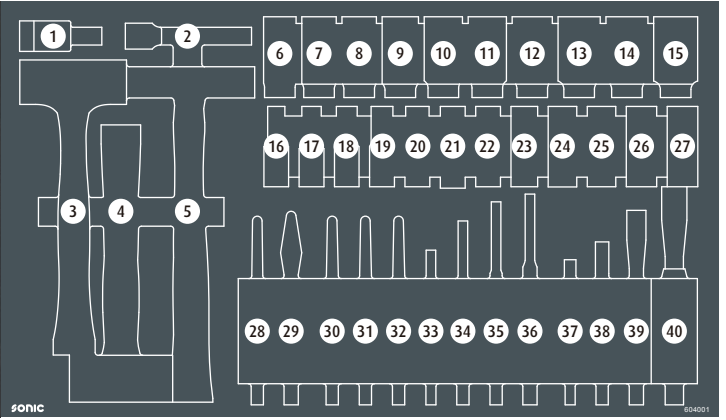

# 604001

	NO	Sonic NO	Size	Length	Q'ty
	1	73531	1/2"	60mm	
	2	7343125	1/2"	125mm	
	3	4620400	40mm	295mm	
	4	4631000	1000GR	260mm	
	5	4611400	400GR	310mm	
	6	3358522	22mm	78mm	
	7	3358523	23mm	78mm	
	8	3358524	24mm	78mm	
	9	3358525	25mm	78mm	
	10	3358526	26mm	78mm	
	11	3358527	27mm	78mm	
	12	3358528	28mm	78mm	
	13	3358529	29mm	78mm	
	14	3358530	30mm	78mm	
	15	3358532	32mm	78mm	
	16	3358510	10mm	78mm	
	17	3358511	11mm	78mm	
	18	3358512	12mm	78mm	
	19	3358513	13mm	78mm	
	20	3358514	14mm	78mm	
	21	3358515	15mm	78mm	
	22	3358516	16mm	78mm	
	23	3358517	17mm	78mm	
	24	3358518	18mm	78mm	
	25	3358519	19mm	78mm	
	26	3358520	20mm	78mm	
	27	3358521	21mm	78mm	
	28	4564185	4mm	185mm	
	29	4527190	7mm	190mm	
	30	4552185	2mm	185mm	
	31	4553185	3mm	185mm	
	32	4554185	4mm	185mm	
	33	4533150	3mm	150mm	
	34	4534180	4mm	180mm	
	35	4535200	5mm	200mm	
	36	4536210	6mm	210mm	

	NO	Sonic NO	Size	Length	Q'ty
	37	45110141	10mm	140mm	
	38	45112160	12mm	160mm	
	39	45118190	18mm	190mm	
	40	45124220	24mm	220mm	

\*The inventory order list can also be found on our website under downloads at the specific article.