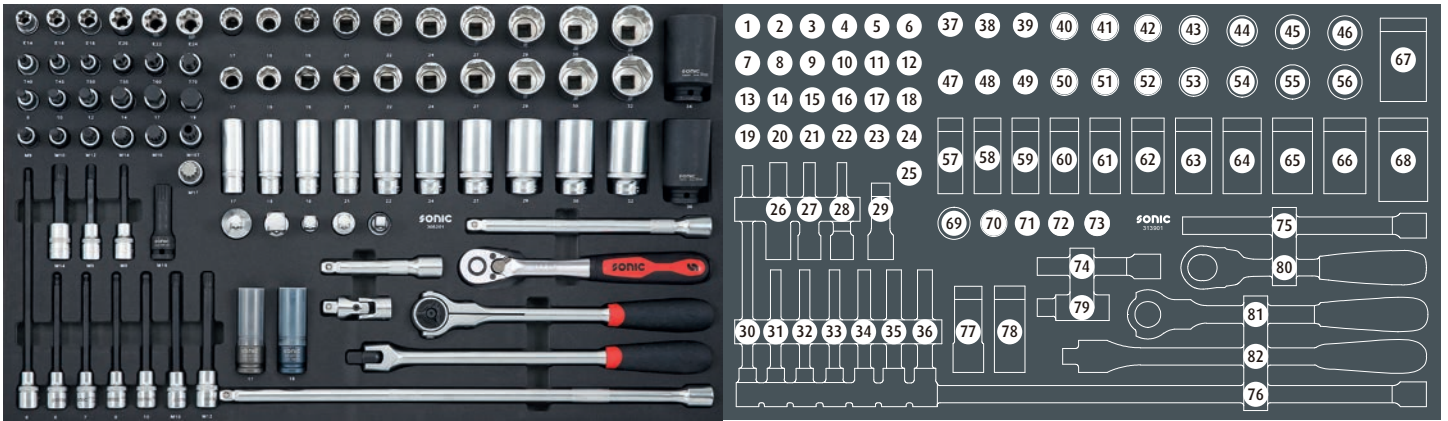

308201

	NO	Sonic NO	Size	Length	Q'ty
	1	23614	E14	38mm	
	2	23616	E16	38mm	
	3	23618	E18	38mm	
	4	23620	E20	38mm	
	5	23622	E22	38mm	
	6	23624	E24	38mm	
	7	83606240	T40	62mm	
	8	83606245	T45	62mm	
	9	83606250	T50	62mm	
	10	83606255	T55	62mm	
	11	83606260	T60	62mm	
	12	83606270	T70	62mm	
	13	83406208	8mm	62mm	
	14	83406210	10mm	62mm	
	15	83406212	12mm	62mm	
	16	83406214	14mm	62mm	
	17	83406217	17mm	62mm	
	18	83406219	19mm	62mm	
	19	83806209	M9	62mm	
	20	83806210	M10	62mm	
	21	83806212	M12	62mm	
	22	83806214	M14	62mm	
	23	83806216	M16	62mm	
	24	83806216T	M16T	62mm	
	25	83805517	M17	55mm	
	26	83810014	M14	100mm	
	27	83810009	M9	100mm	
	28	83810008	M8	100mm	
	29	86807818	M18	78mm	
	30	83424806	6mm	248mm	
	31	83014006	6mm	140mm	
	32	83014007	7mm	140mm	
	33	83014008	8mm	140mm	
	34	83014010	10mm	140mm	

	NO	Sonic NO	Size	Length	Q'ty
	35	83814010	M10	140mm	
	36	83814012	M12	140mm	
	37	23817	17mm	38mm	
	38	23818	18mm	38mm	
	39	23819	19mm	38mm	
	40	23821	21mm	38mm	
	41	23822	22mm	38mm	
	42	23824	24mm	38mm	
	43	23827	27mm	42mm	
	44	23829	29mm	43mm	
	45	23830	30mm	43mm	
	46	23832	32mm	43mm	
	47	23517	17mm	38mm	
	48	23518	18mm	38mm	
	49	23519	19mm	38mm	
	50	23521	21mm	38mm	
	51	23522	22mm	38mm	
	52	23524	24mm	38mm	
	53	23527	27mm	42mm	
	54	23529	29mm	43mm	
	55	23530	30mm	43mm	
	56	23532	32mm	43mm	
	57	2387717	17mm	77mm	
	58	2387718	18mm	77mm	
	59	2387719	19mm	77mm	
	60	2387721	21mm	77mm	
	61	2387722	22mm	77mm	
	62	2387724	24mm	77mm	
	63	2387727	27mm	77mm	
	64	2387729	29mm	77mm	
	65	2387730	30mm	77mm	
	66	2387732	32mm	77mm	
	67	3398534	34mm	85mm	
	68	3398536	36mm	85mm	
	69	71943	3/4"(F)X1/2"(M)	50mm	
	70	71934	1/2"(F)X3/4"(M)	46mm	
	71	71923	3/8"(F)X1/2"(M)	36mm	

*The inventory order list can also be found on our website under downloads at the specific article.