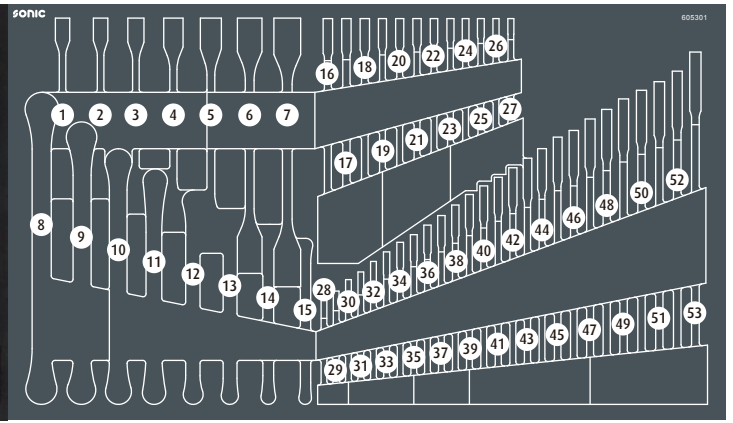

# 605301

	NO	Sonic NO	Size	Length	Q'ty
	1	4120607	6x7mm	184mm	
	2	4120809	8x9mm	180mm	
	3	4121011	10x11mm	200mm	
	4	4121213	12x13mm	220mm	
	5	4121415	14x15mm	242mm	
	6	4121617	16x17mm	260mm	
	7	4121819	18x19mm	275mm	
	8	4192022	20x22mm	318mm	
	9	4191819	18x19mm	292mm	
	10	4191617	16x17mm	260mm	
	11	4191415	14x15mm	239mm	
	12	4191213	12x13mm	217mm	
	13	4191011	10x11mm	198mm	
	14	4190809	8x9mm	183mm	
	15	4190607	6x7mm	168mm	
	16	4170219	19mm	247mm	
	17	4170218	18mm	239mm	
	18	4170217	17mm	232mm	
	19	4170216	16mm	216mm	
	20	4170215	15mm	200mm	
	21	4170214	14mm	189mm	
	22	4170213	13mm	180mm	
	23	4170212	12mm	174mm	
	24	4170211	11mm	168mm	
	25	4170210	10mm	159mm	
	26	4170209	9mm	143mm	
	27	4170208	8mm	136mm	
	28	41506	6mm	105mm	
	29	41507	7mm	115mm	
	30	41508	8mm	125mm	
	31	41509	9mm	135mm	
	32	41510	10mm	145mm	
	33	41511	11mm	155mm	
	34	41512	12mm	165mm	
35	41513	13mm	175mm		
36	41514	14mm	185mm		
37	41515	15mm	195mm		
38	41516	16mm	205mm		
39	41517	17mm	215mm		
40	41518	18mm	225mm		
41	41519	19mm	235mm		
42	41520	20mm	245mm		
43	41521	21mm	255mm		

	NO	Sonic NO	Size	Length	Q'ty
	44	41522	22mm	265mm	
	45	41523	23mm	275mm	
	46	41524	24mm	285mm	
	47	41525	25mm	295mm	
	48	41526	26mm	305mm	
	49	41527	27mm	315mm	
	50	41528	28mm	325mm	
	51	41529	29mm	335mm	
	52	41530	30mm	345mm	
	53	41532	32mm	365mm	